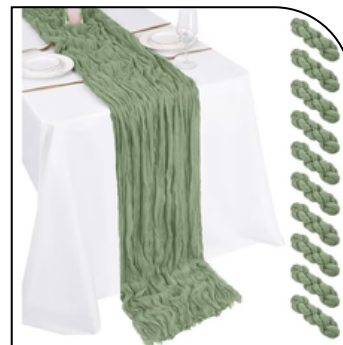

**SAGE CHEESECLOTH
TABLE RUNNER**

Gauze Table Runners 10 FT Long, Semi Sheer Boho Cheese Cloth for Wedding, Bridal Shower Decoration

$5