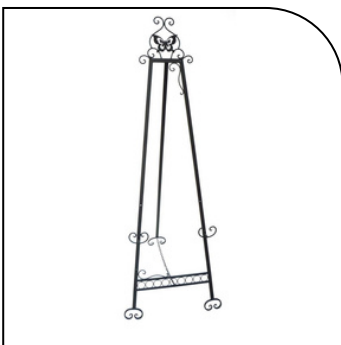

ANTIQUE FINISHED IRON, BLACK - BUTTERFLY DESIGN

Decorative Metal Easel Stand - Adjustable Floor Display for Art Pieces, Signs, Mirrors and Chalk/Dry Erase Boards - 61" Tall

$20