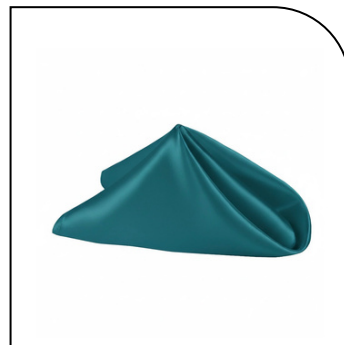

**SATIN NAPKIN
20"X20" - TEAL
(PEACOCK)**

Wedding Party Reception
Events Decorations
Supplies

$1