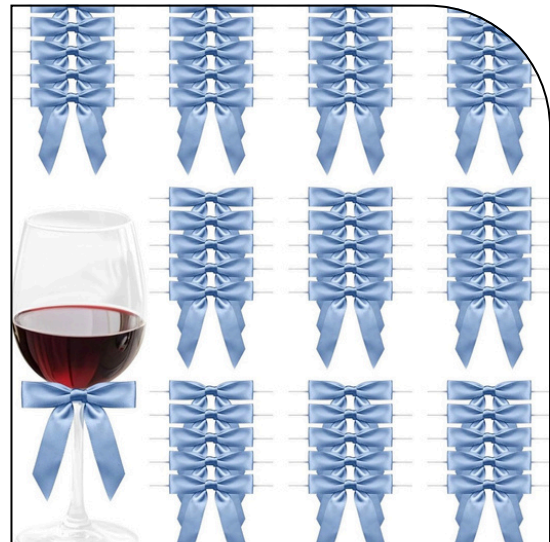

CRICUT® PREMIUM VINYL™, REMOVABLE

This premium vinyl creates a beautiful designs that are both sophisticated and timeless. From Welcome signs/mirrors to Seating chart mirrors. Available in White or Black.

INCLUDED WITH STANDS AND MIRRORS