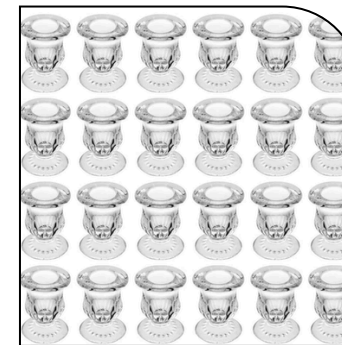

Realistic Candle Lights  
LED Flameless,  
Flickering, Battery  
Operated, 8.5 Inch

**\$30**

**6 ARM ACRYLIC  
CANDELABRA, 26.8IN  
TALL (10PCS)**

Tall Taper Candle Holders,  
Clear Candlestick Holder

**\$20**

**TAPER CANDLES  
FLAMELESS  
CANDLESTICKS**

Realistic Candle Lights  
LED Flameless,  
Flickering, Battery  
Operated, 8.5 Inch

**\$30**

**VOTIVE CANDLE  
HOLDERS, 2X2.5IN  
CLEAR GLASS**

90 PCS Surround yourself  
with style when you use  
these elegant votive  
candles.