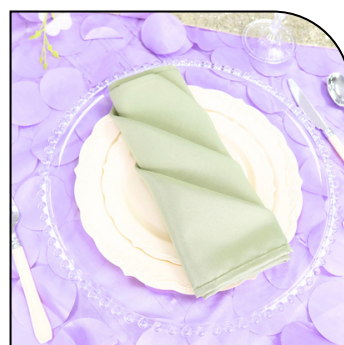

**PREMIUM
POLYESTER NAPKIN
20"X20" - SAGE
GREEN**

Wedding Party Reception
Events Decorations
Supplies

$1