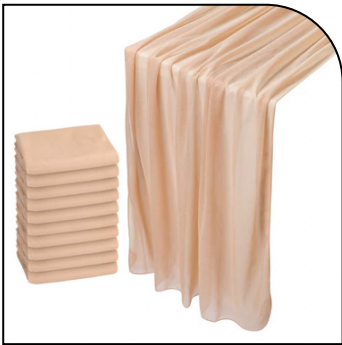

\$1

BLACK BEADED CHARGER

Black charger 13". Create a stunning table setting with our elegant charger plates.

\$1

# Drapes & Runners

**10 FEET DUSTY BLUE  
CHIFFON TABLE  
RUNNER**

Each celebration will be unique to the luster found with this fabric. Perfect table runner for Wedding, Bridal Shower, and Parties

**\$5**

**BROWN  
CHEESECLOTH TABLE  
RUNNER**

Gauze Table Runners 10 FT Long, Semi Sheer Boho Cheese Cloth for Wedding, Baby Shower, Bridal Shower Decoration

**\$5**

**10 FEET CHAMPAGNE  
CHIFFON TABLE  
RUNNER**