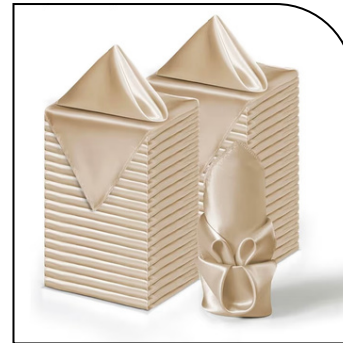

SATIN NAPKIN - CHAMPAGNE

Turn this simple decor element into a statement piece with our Champagne Satin Napkin

$1