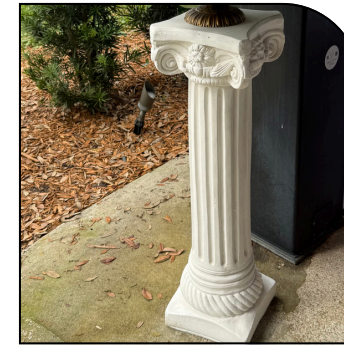

Stand for Wedding  
Ceremony Garden Party  
(Triangle) - No Floral

\$55

ROMAN COLUMN  
PEDESTALS

White Roman Column  
Pedestal Stand - Heavy  
Duty

\$20