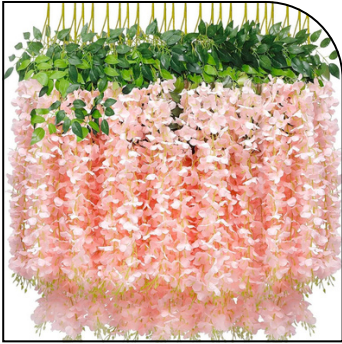

# Florals

**LIGHT PINK  
ARTIFICIAL WISTERIA  
HANGING GARLAND  
SILK FLOWERS**

12 Pack (Total 43.2 Feet) ,  
3.6 Feet in length per artificial  
wisteria with 3 branches

**\$50**

**WHITE ARTIFICIAL  
WISTERIA HANGING  
GARLAND SILK  
FLOWERS**

12 Pack (Total 43.2 Feet) , 3.6  
Feet in length per artificial  
wisteria with 3 branches

**\$50**

**FAUX FLOWER  
GARLAND FLORAL  
ARRANGEMENT**

12 pcs - 3.5 feet long  
each Vibrant \* Artificial  
Floral Arrangement with \*  
Greenery