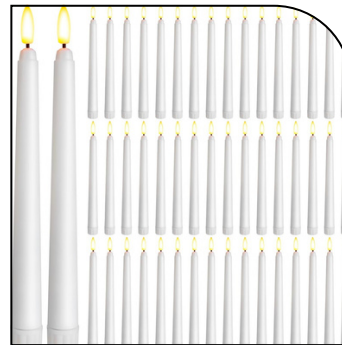

**ARTIFICIAL ROSE
PETAL & PIECES
ROMANTIC HEART LED**

**TAPER CANDLES
FLAMELESS
CANDLESTICKS**

Realistic Candle Lights
LED Flameless,
Flickering, Battery
Operated, 8.5 Inch

$30