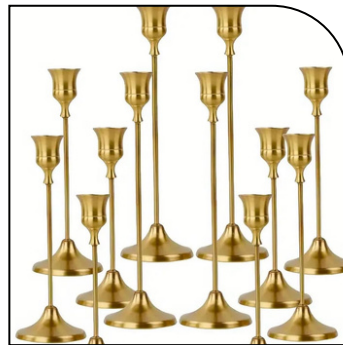

# Candles & Candle holders

**(39PCS) LONG STEM  
TEALIGHT CANDLE  
HOLDER**

Glass Hurricane Candle  
Holders Long Stem  
Tealight Candle Holder for  
Wedding Centerpieces

\$2

**GLASS CYLINDER  
VASES CLEAR FLOWER  
VASE HURRICANE**

Floating Candle Holder  
for Table Centerpiece  
Wedding Home Decor

\$2

**SAND PEARL CANDLE  
WAX FOR WEDDINGS**

Cut Costs And Simplify  
Your Event Decor Setup  
With Foton Candles. Refill,  
Reuse, And Save

\$40

**VINTAGE GOLD  
CANDLE HOLDERS**

76pcs Brass Golden  
Candle Holders, Bulk  
Candle Holders, Vintage  
Candle Decorations,  
Metal Candle Stands

\$40

**TALL CYLINDER  
VASES**

Various heights and 4  
inches wide. Enhances  
your beautiful intimate  
event.