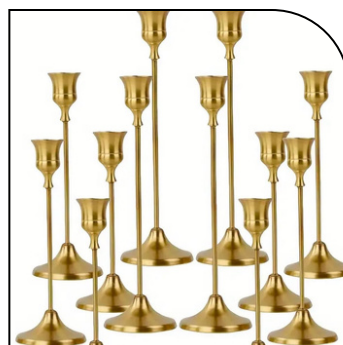

\$40

**VINTAGE GOLD  
CANDLE HOLDERS**

76pcs Brass Golden  
Candle Holders, Bulk  
Candle Holders, Vintage  
Candle Decorations,  
Metal Candle Stands

\$40

**TALL CYLINDER  
VASES**

Various heights and 4  
inches wide. Enhances  
your beautiful intimate  
event.

\$6

**BOTTOMLESS CLEAR  
GLASS CYLINDER  
CANDLE HOLDER**

Hurricane Glass Candle  
Holders, 3 W x 16 H  
Hurricane Candleholders

\$3

**VINTAGE GOLD  
CANDLE HOLDERS**

76pcs Brass Golden  
Candle Holders, Bulk  
Candle Holders, Vintage  
Candle Decorations,  
Metal Candle Stands